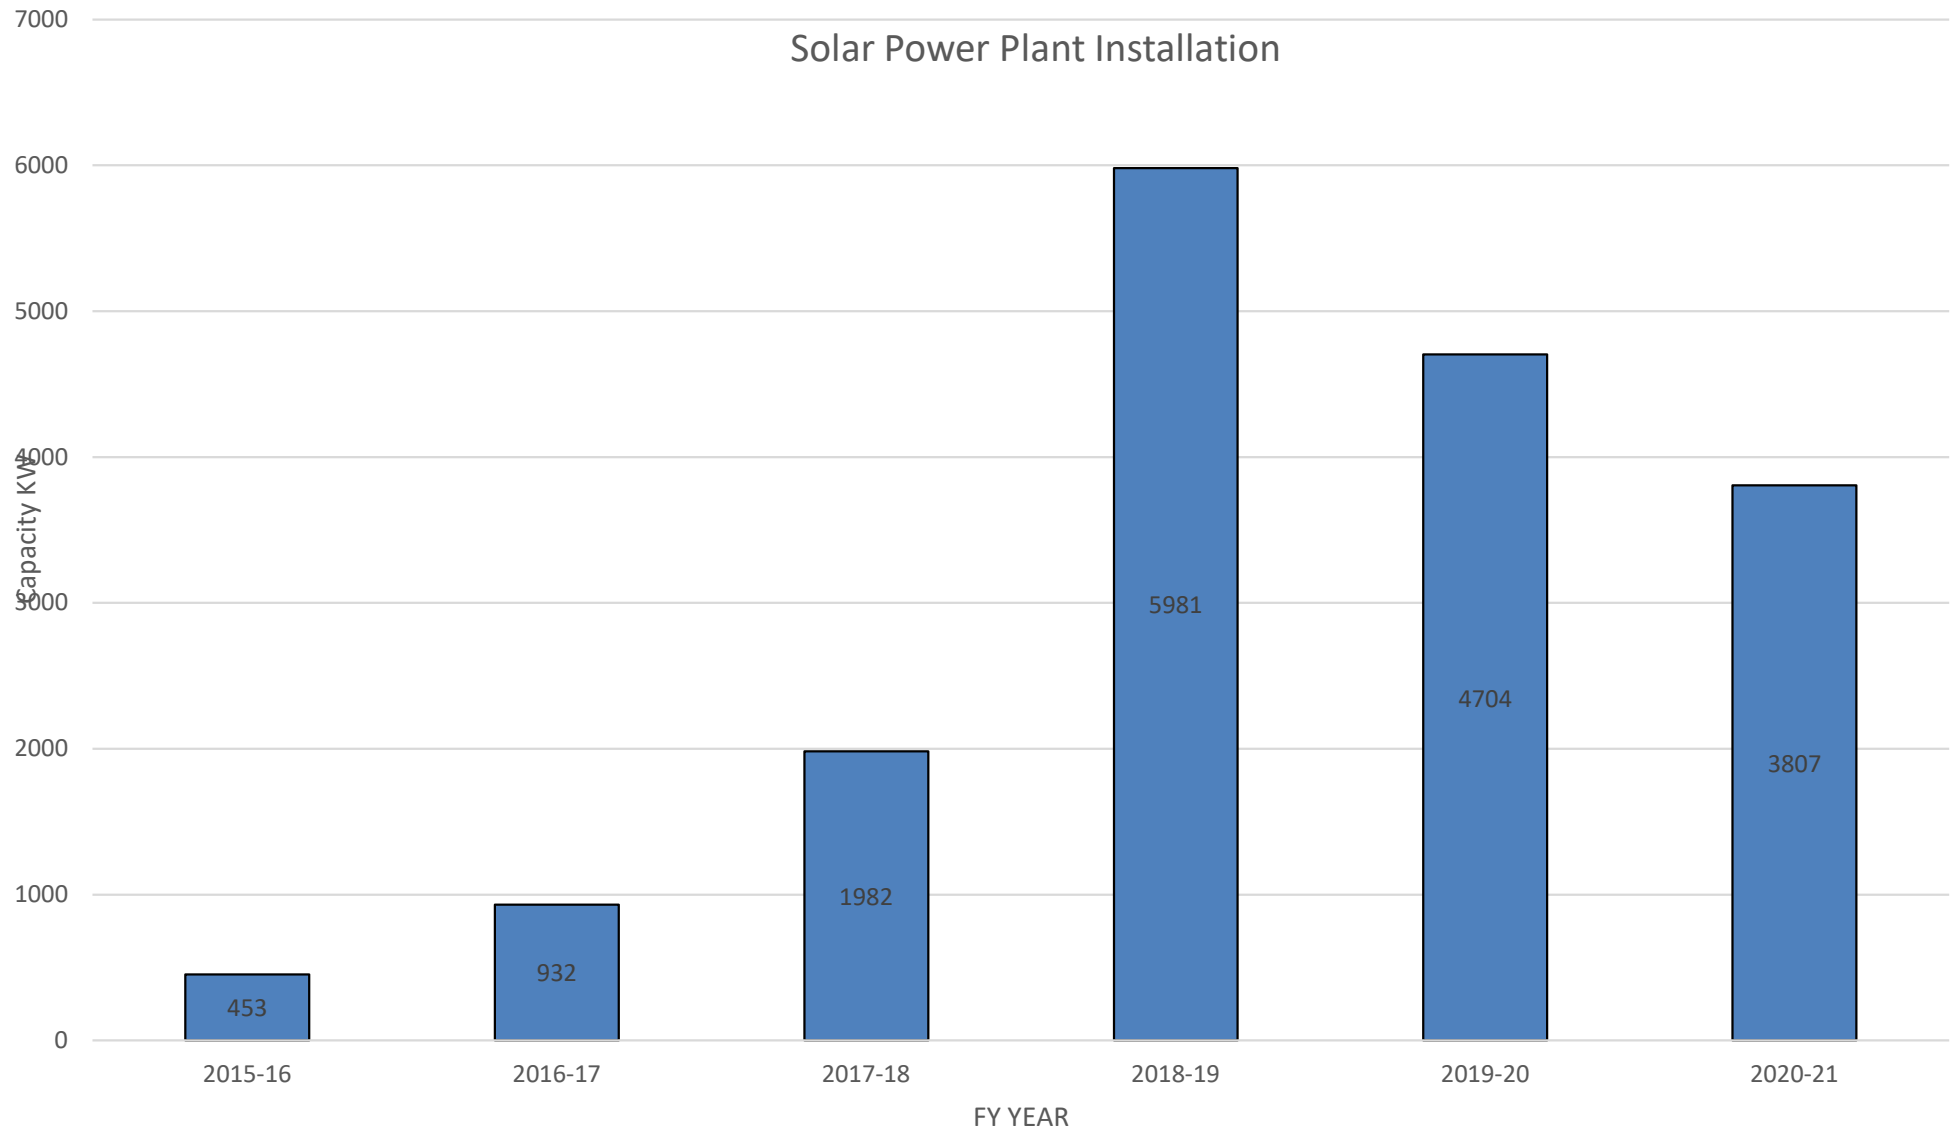

VELUX SUN PRIVATE LIMITED

An ISO 9001:2015 Certified Company

38	KM TRANSLOGICS	RAYS POWER INFRA	JAIPUR	24 KW
39	CLEANTECH ENERGY	SUNSHOT ENERGY	JHAJJAR	800 KW
40	CLEANTECH ENERGY	SUNSHOT ENERGY	PUNE	337 KW
41	ARYIS ENGINEERING	SOLAR ZONE	JAIPUR	32 KW
42	GALLANT JEWELARY	RATAN GREEN	JAIPUR	110 KW
43	SACHIN JAIN	RATAN GREEN	JAIPUR	15 KW
44	NIFT	FOURTH PARTNER	JODHPUR	370 KW
45	Mukharji & Mukharji co	Ratan Green Energy	JAIPUR	110 KW
46	DRM PATNA	GREEN RIPPLES PVT LTD	BIHAR	500 KW
47	RAIL NIKETAN HAJIPUR	GREEN RIPPLES PVT LTD	BIHAR	500 KW
48	KANCHAN INFRA PVT LTD	RAYS POWER INFRA	RAJASMAND	150 KW
49	BREDA	GREEN RIPPLES PVT LTD	BIHAR	370 KW
50	MARUDHAR POLYSACKS	SUNNAIVA ENERGY	AJMER	500 KW

Solar Installation