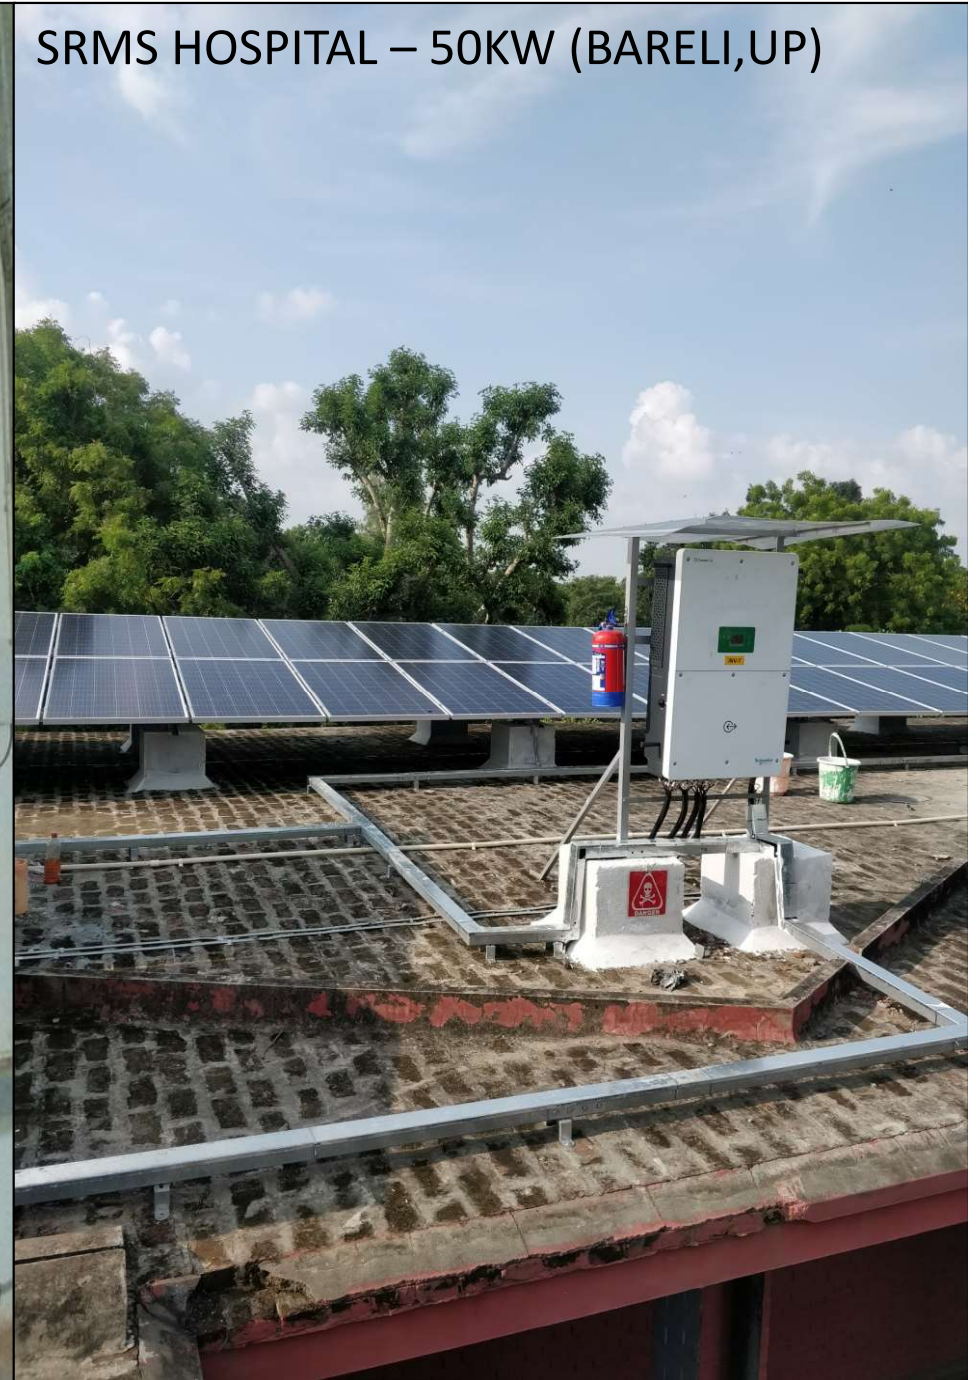

Safety

Inverter and Cable Dressing

CLARA SWAIN MISSION HOSPITAL – 300 KW
(BARELI, UP)

HIM HIT APARTMENT – 50 KW (NEW DELHI)

Inverter and Cable Dressing

GANGA ARTS – 160 KW (JODHPUR, RAJASTHAN)

SRMS HOSPITAL – 50KW (BARELI,UP)