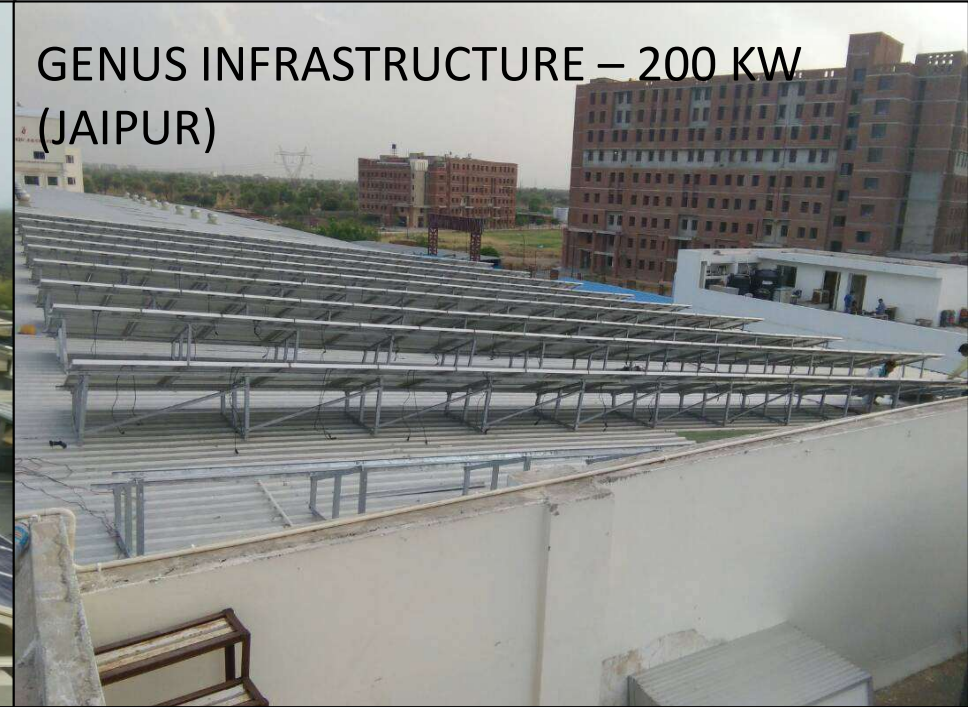

LT PANEL & ACDB

SPUNWELL FASHION – 300 KW (BHILWARA)

Module alignment & Installation

GENUS INNOVATION – 30 KW (JAIPUR)

GENUS INFRASTRUCTURE – 200 KW (JAIPUR)

HINDUSTAN ZINC LTD – 100 KW (UDAIPUR)

Module alignment & Installation