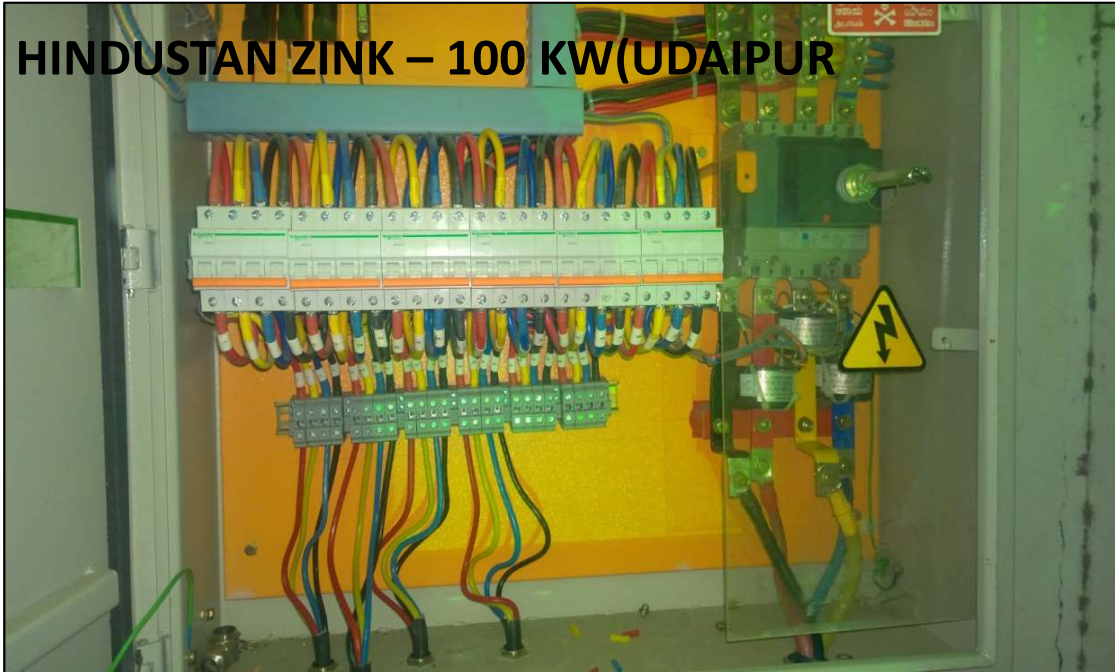

ICFAI UNIVERSITY – 50 KW
(JAIPUR)

LT PANEL & ACDB

HINDUSTAN ZINK – 100 KW(UDAIPUR)